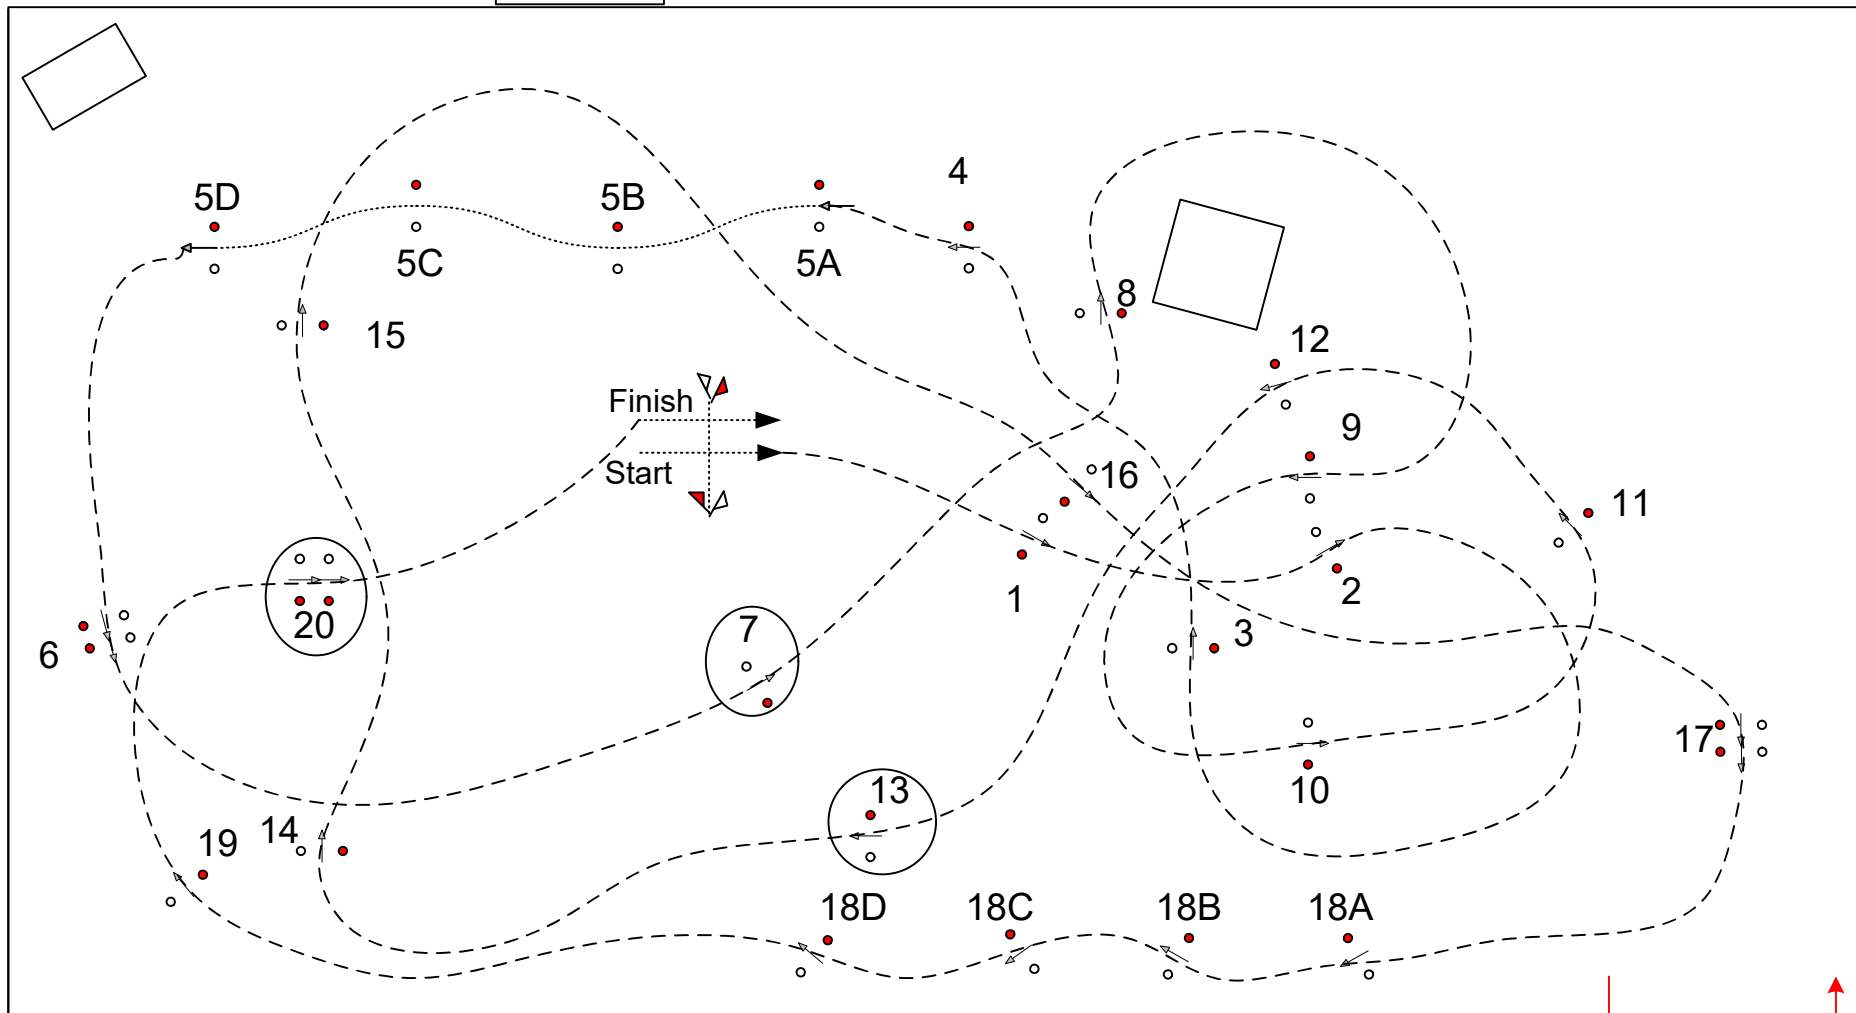

FEI Rg: Art. 970 to 981

○ = - 5 cm

Horse | **Pony**
Single | **Pairs**

Speed: 250 m/min
Distance: 720 m
Obstacles: 1 - 20
Time Allowed: 173 sec.
Time Limit: 346 sec.
Cones Width: 160 cm

Pony
Single Speed: 260 m/min
Distance: 720 m
Obstacles: 1 - 20
Time Allowed: 166 sec.
Time Limit: 332 sec.
Cones Width: 160 cm

Course Designer
M.Mayer SUI/ R.Weigang GER

Judges

↓ ↑
Einfahrt / Ausfahrt